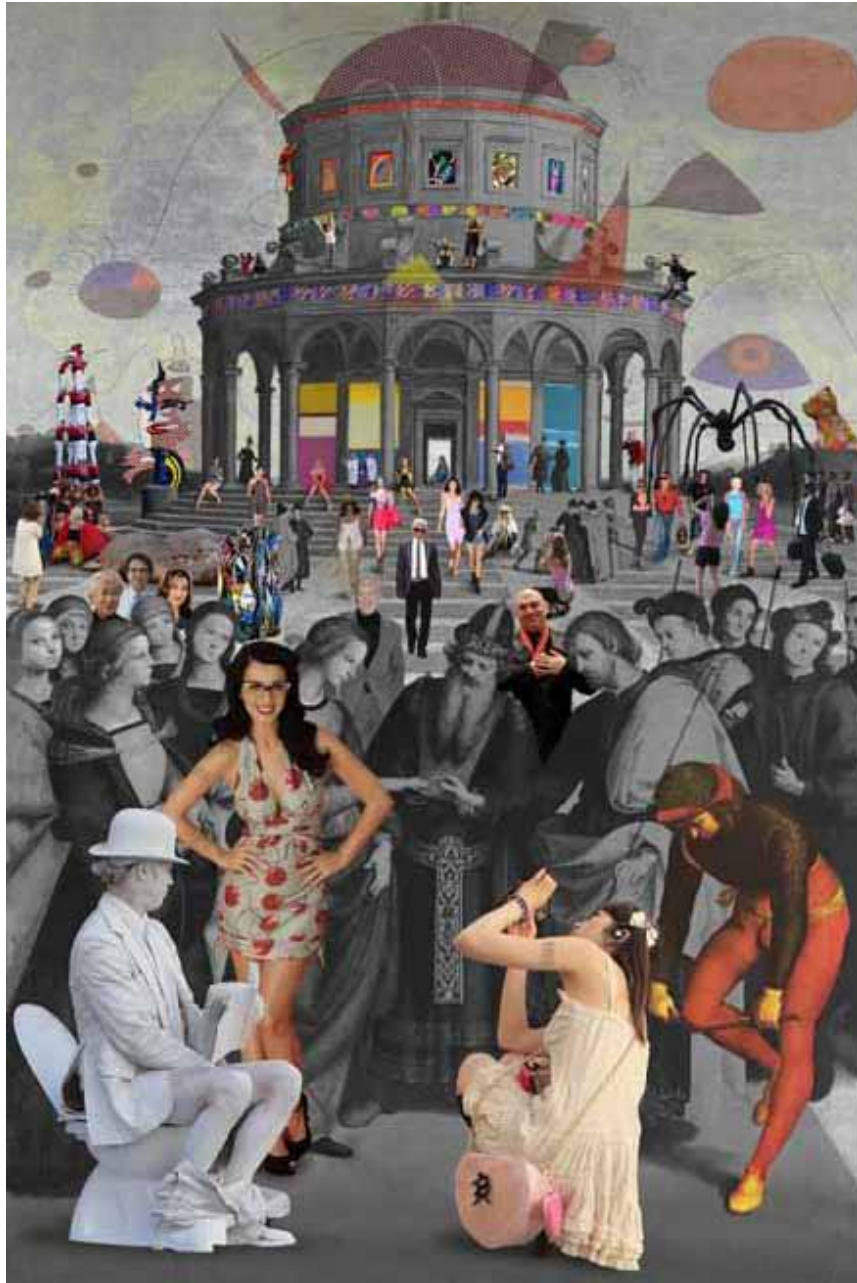

C-type print, Perspex mounted

46 x 70 in. / 116.8 x 177.8 cm

LLUÍS BARBA

Project of the Great Adequacy of the Great Gallery of the Louvre. Hubert Robert, 2010

Edition of 6

C-type print, Perspex mounted

71.3 x 95.3 in. / 181.1 x 242.1 cm

LLUÍS BARBA

The Murderer Threatened. Magritte, 2010

Edition of 6

Photographic Print on Diassec

62.8 x 78.7 in. / 159.4 x 200cm

LLUÍS BARBA

The Marriage of the Virgin, Raphael, 2011

Edition of 6